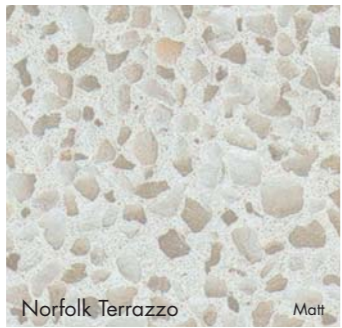

Kanangra Stone *Matt*

Kirra Stone *Matt*

Botticino *Matt, Gloss*

Amaretto Marquina *Matt, Gloss*

Sandstone *Matt*

Nullarbor Stone *Matt*

Sandy Heather *Matt*

Pure Kashmir *Gloss*

Palatino *Matt, Gloss*

Bundenna Sand *Matt*

Linen Micro *Matt*

Gambier Granite *Texture*

Refer to larger sample
Nectar Stone *Matt*

Astral Dovetail *Matt*

Stone Fabrini *Matt*

polytec offer an express post sample service. Visit www.polytec.com.au to order your free sample.

Iron Stone Matt

Norfolk Terrazzo Matt

Corsica Matt, Gloss

Silk Shimmer Matt

Concrete Fabrini Matt

Greystone Matt

Ink Fabrini Matt

Feldspar Shimmer Matt, Gloss